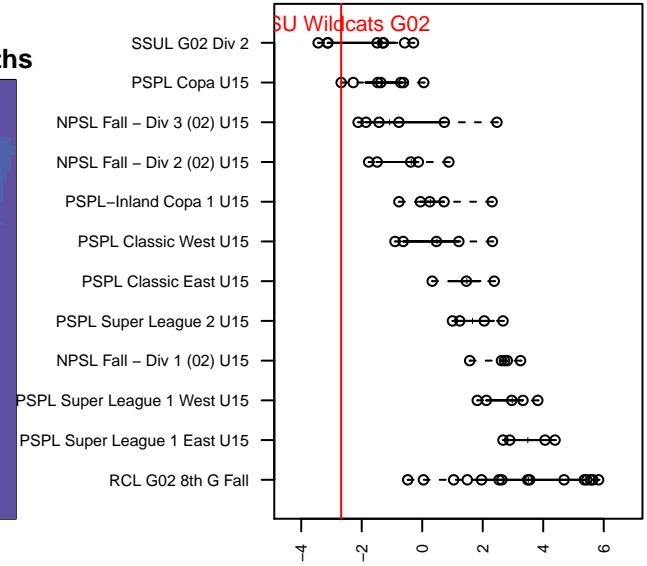

# PSU Wildcats G02

Puyallup SC  
 Puyallup, WA  
 G02 total strength=929  
 attack=2.48 defense=0.98  
 fall league = PSPL Copa U15

alt names used:  
 PUYALLUP WILDCATS  
 Puyallup Wildcats  
 Wildcats  
 Puyallup Soccer Union G02 Kelly

Venues played:  
 2016 KITG GU15 Red  
 2016 Mt Hood Challenge U15 Silver/Bronze  
 2016 Xtreme Cup GU15 Bronze  
 2016 PSPL Copa U15

**PSU Wildcats G02**  
 Dots are actual minus expected GF (blue circles) and GA (red triangles).  
 Blue line is smoothed change in attack strength. Red is smoothed change in defense strength.

**attack and defense variance (black dot)  
relative to other teams  
and top 10 in region**

**attack and defense rating  
relative to others at age  
and all opponents in last 13 months**

**Performance relative to 13 month average**