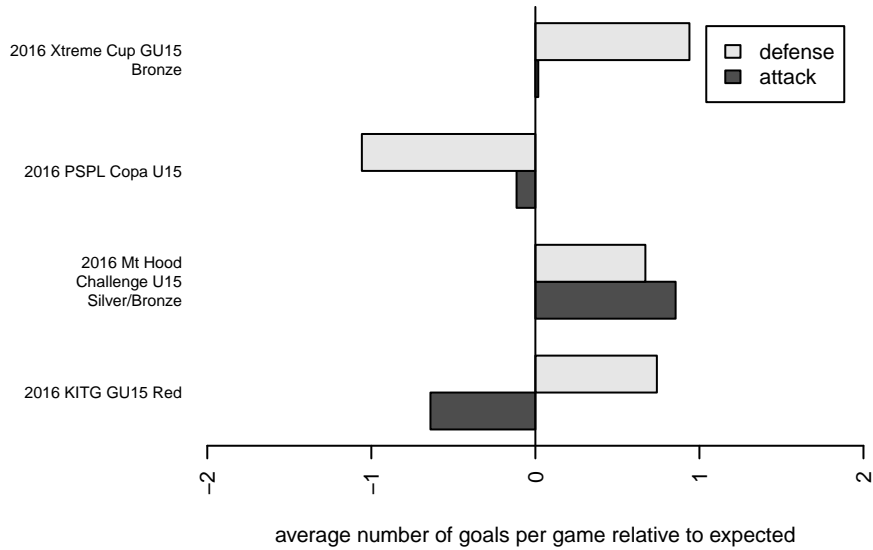

Venues played:  
 2016 KITG GU15 Red  
 2016 Mt Hood Challenge U15 Silver/Bronze  
 2016 Xtreme Cup GU15 Bronze  
 2016 PSPL Copa U15

**PSU Wildcats G02**  
 Dots are actual minus expected GF (blue circles) and GA (red triangles).  
 Blue line is smoothed change in attack strength. Red is smoothed change in defense strength.

**attack and defense variance (black dot)  
relative to other teams  
and top 10 in region**

**attack and defense rating  
relative to others at age  
and all opponents in last 13 months**

**Performance relative to 13 month average**