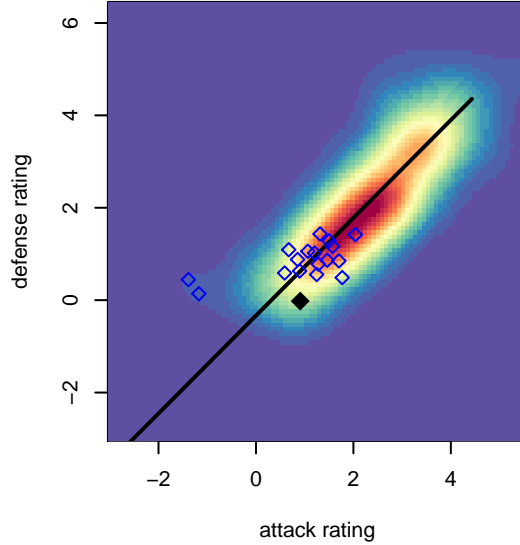

Venues played:  
 2016 KITG GU15 Red  
 2016 Mt Hood Challenge U15 Silver/Bronze  
 2016 Xtreme Cup GU15 Bronze  
 2016 PSPL Copa U15

**PSU Wildcats G02**  
 Dots are actual minus expected GF (blue circles) and GA (red triangles).  
 Blue line is smoothed change in attack strength. Red is smoothed change in defense strength.

**attack and defense variance (black dot)  
relative to other teams  
and top 10 in region**

**attack and defense rating  
relative to others at age  
and all opponents in last 13 months**

**Performance relative to 13 month average**