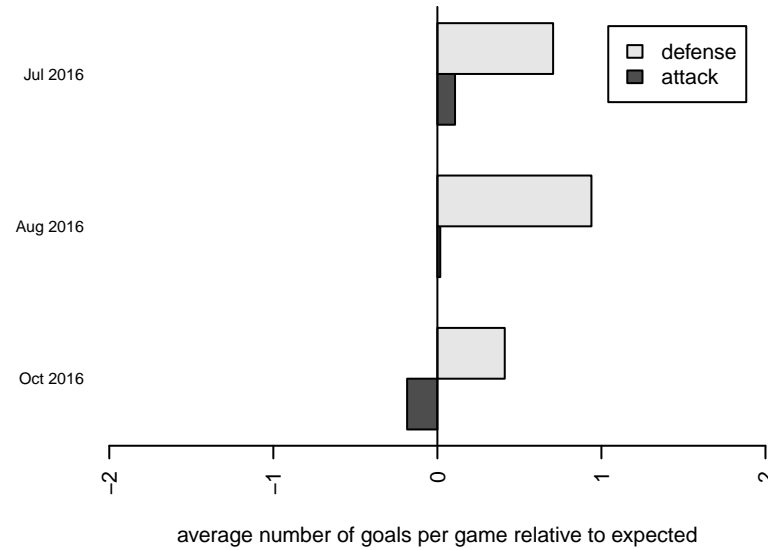

Performance relative to 13 month average